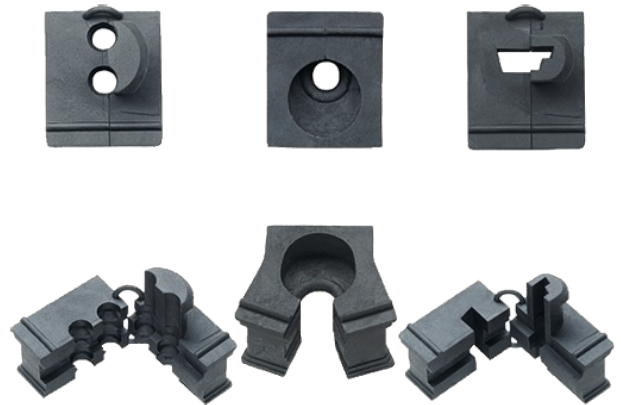

**MODLINK MSDD CABLE ENTRY SYSTEM**

BTG/E

Special glands  
Bind plug large  
For sale only in packing units

**Illustration**

Product may differ from Image

**Commercial data**

country of origin	DE
customs tariff number	39269097
EAN	4048879031714
eClass	27189217
Packaging unit	10